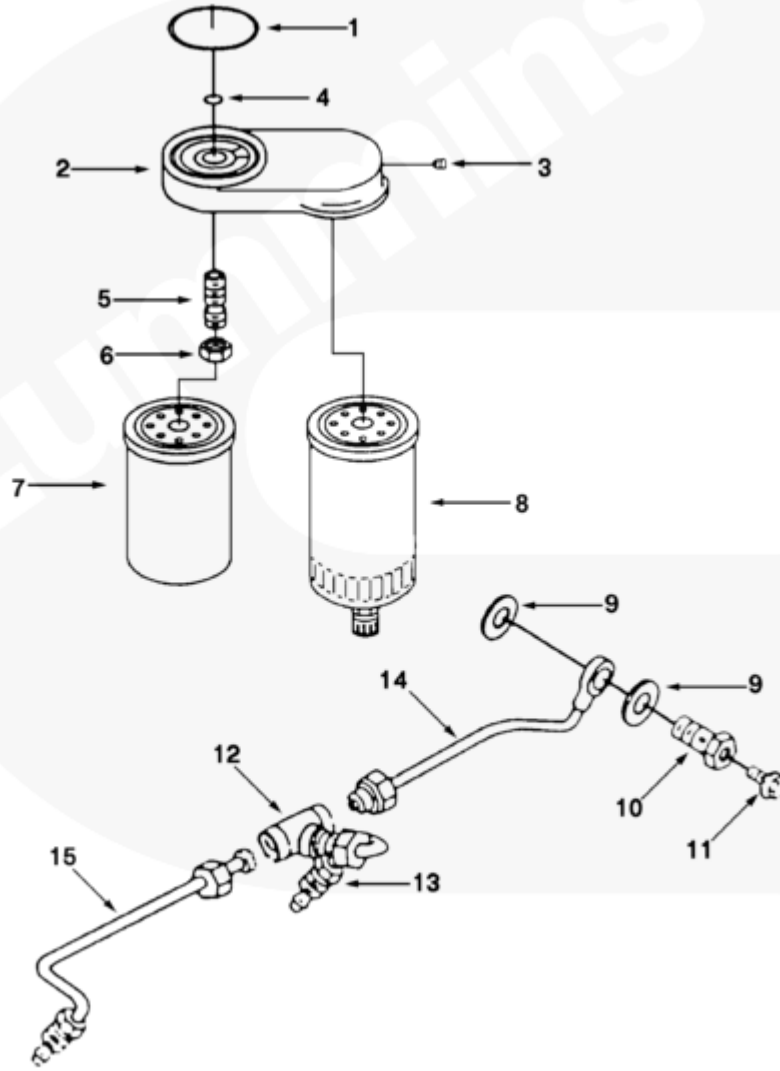

ff911gh

SMALL | MEDIUM | LARGE

Cart	Ref No	Part Number	Part Description	Required	Remarks
<a href="#">View My Cart</a>					
		<a href="#">FF9701</a>	Fuel Filter		<a href="#">Fuel supply tube, from fuel...(More)</a>
					filter head to CAV'S DPA
					type fuel injection pump, "B"
					series 4 & 6 cylinder engines
<input type="checkbox"/>	1	<a href="#">3903546</a>	O-Ring Seal	1	
<input type="checkbox"/>	2	<a href="#">3904362</a>	Fuel Filter Head	1	
<input type="checkbox"/>		<a href="#">3905491</a>	Fuel Filter Head	1	
<input type="checkbox"/>	3	<a href="#">203933</a>	Expansion Plug	1	
	4	<a href="#">3903846</a>	O-Ring Seal	1	

<input type="checkbox"/>					
<input type="checkbox"/>	5	<a href="#">3903845</a>	Filter Head Adapter	1	
<input type="checkbox"/>	6	<a href="#">3903293</a>	Regular Hexagon Jam Nut	1	M16 X 1.50
<input type="checkbox"/>	7	<a href="#">3903640</a>	Fuel Filter	1	
<input type="checkbox"/>	8	<a href="#">3903410</a>	Fuel Filter	1	
<input type="checkbox"/>	9	<a href="#">3903037</a>	Sealing Washer	2	1/2 inch
<input type="checkbox"/>	10	<a href="#">3911446</a>	Banjo Connector Screw	1	M12 X 1.50 X 24.
<input type="checkbox"/>	11	<a href="#">3905403</a>	Captive Washer Cap Screw	1	M6 x 1.00 x 10
		<a href="#">3905432</a>	Fuel Supply Tube	1	
<input type="checkbox"/>	12	<a href="#">3905353</a>	Male Union Tee	1	
<input type="checkbox"/>	13	<a href="#">3905375</a>	Fuel Supply Tube	1	
<input type="checkbox"/>	14	<a href="#">3905364</a>	Fuel Supply Tube	1	
<input type="checkbox"/>	15	<a href="#">3905363</a>	Fuel Supply Tube	1	